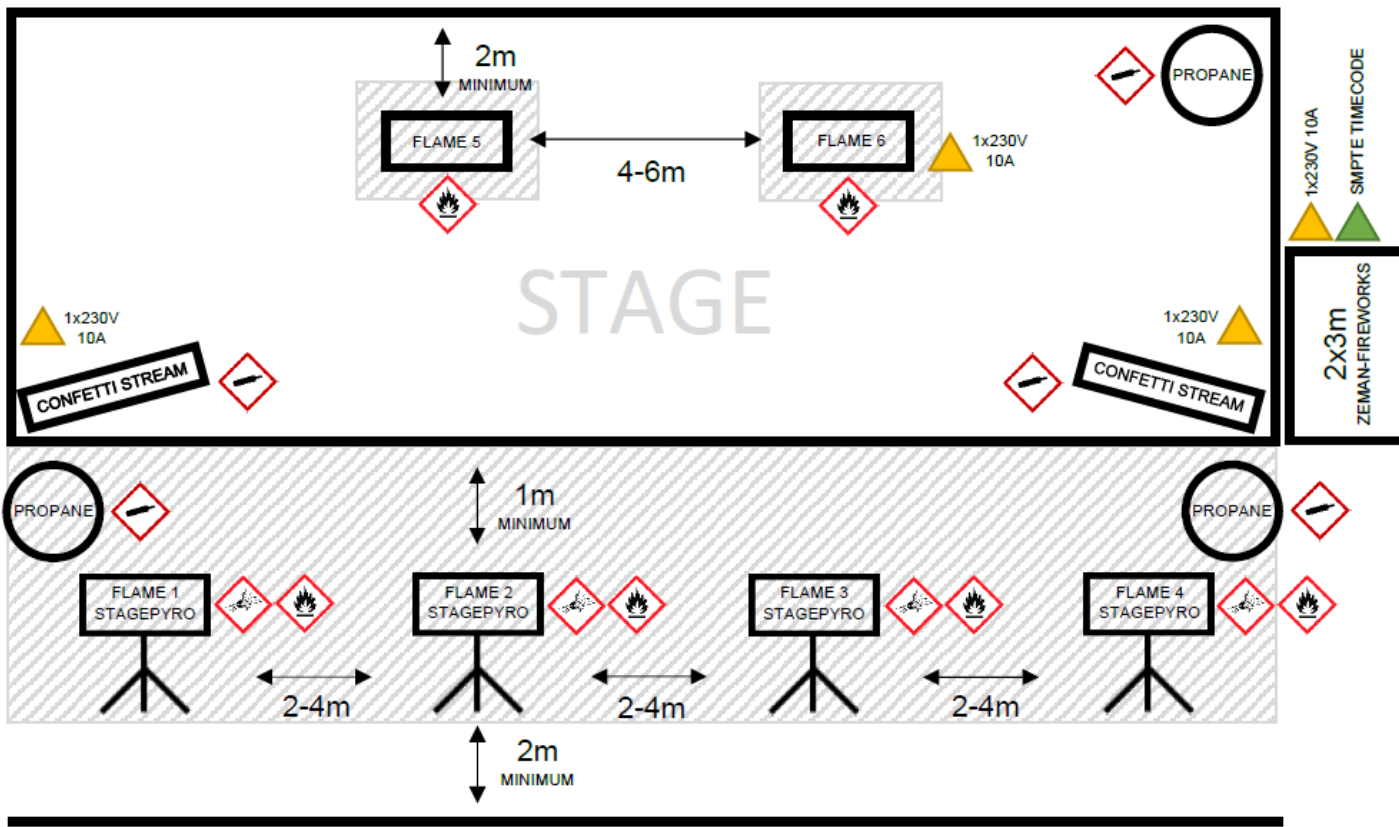

NO ENTRY AREA
SYMBOL

FIREWORK
SINGLESHOTS

← 5m CAT2 or 8m CAT3
SAFETY PERIMETER FROM FIRING SITE

AUDIENCE